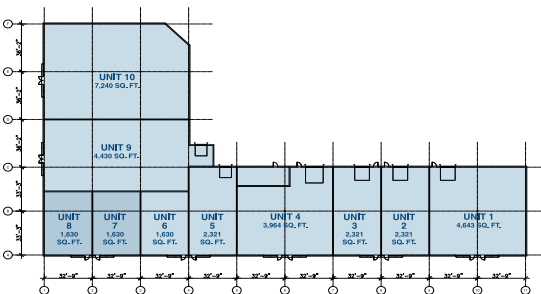

## Northcom Business Centre

410 Mount Edward Road  
Charlottetown, Prince Edward Island

**Size:** 32,000 sq. ft.  
**Budget:** \$2,750,000  
**Type:** New Build