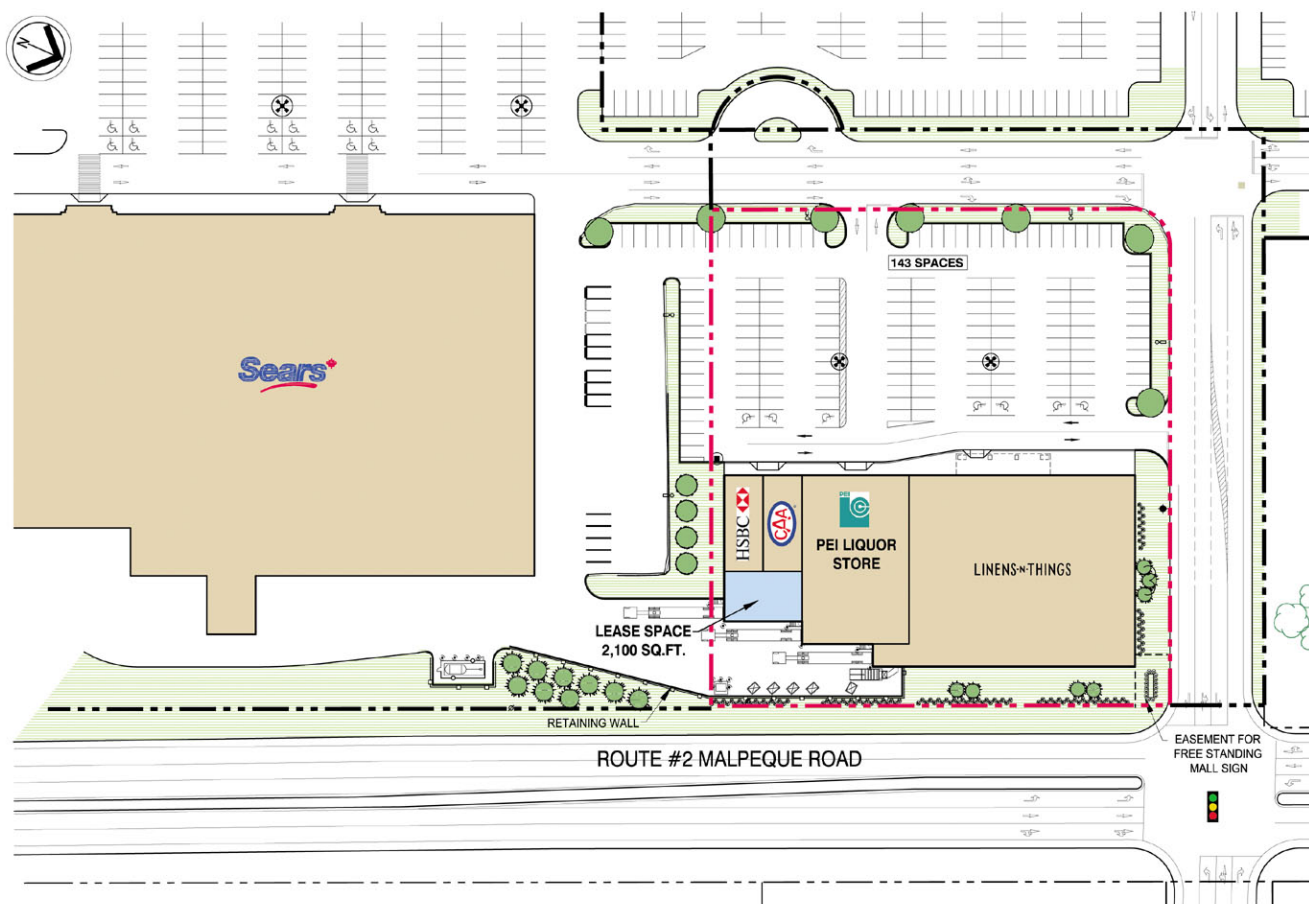

Royalty Power Centre Lease Space

service·trust·value

Charlottetown | Halifax | Toronto

lease | manage | market

For Sale / Lease

Business Space

193 Malpeque Road
Charlottetown, PE

PID -
Lot size - 2.96 Acres
Size - 2,100 sq.ft.

For more information, contact:

Brian Gillis
V.P. Business Development
T 902.569.8400
bgillis@APM.ca

Heather Joudrie
G.M. APM Properties
T 902.569.8400
hjoudrie@APM.ca

APM
14 Kinlock Road
Stratford, PE C1B 1R1
T 902.569.8400
F 902.569.1149

© 2008, APM. The information above has been obtained from sources we believe to be reliable and may not represent current or future performance of the property. It is submitted to the possibility of errors, change of price, rental or other conditions, prior to sale, lease or financing of said property. This information and all copyright therein are the sole property of APM. Reproduction or use of this information in any means without the prior written consent of APM, is strictly forbidden.

APM.ca